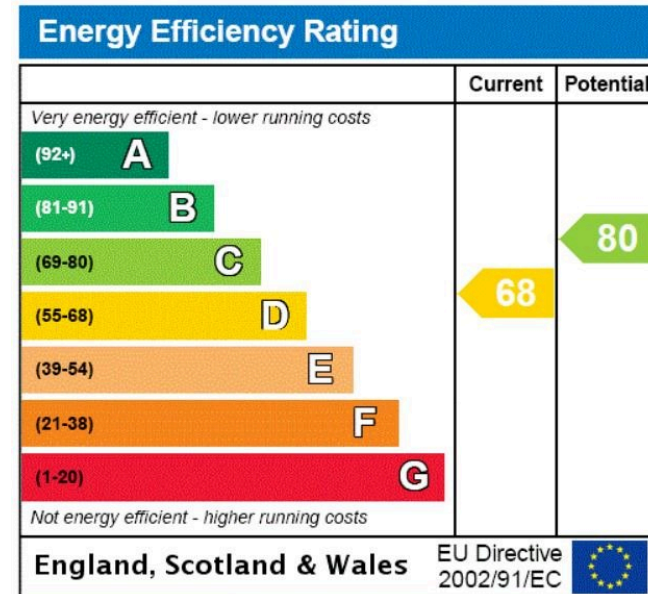

A detached and smartly presented executive home, located within the Campion Park development to the west of Cheltenham Town Centre

T: 01632 960 708

E: wychwoodestates@moreton.co.uk

W: www.wychwoodestates.co.uk

WychwoodEstates

@WychwoodEstates

@Wychwood_Estates